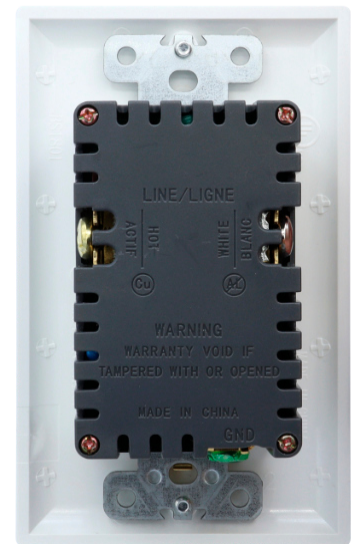

Project:	
Contact:	
Location:	
Fixture Type:	

Quantity	Notes